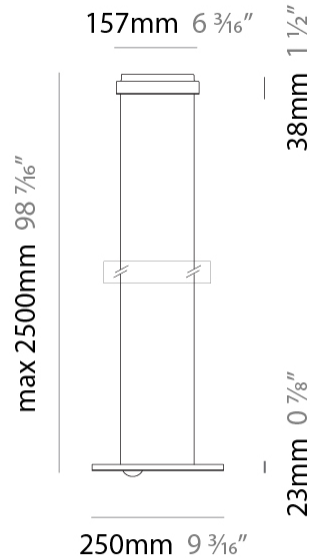

PROJECT	_____
TYPE	_____
SPECIFIER	_____
QUANTITY	_____
DATE	_____

PASSEPARTOUT SUSPENSION

D31024-

base number _____
Finish _____
Options _____

1. To build a product code in our configurator select the specify button on the base model # product page
2. To build a manual product code on this datasheet choose from the options listed below in blue font and add the suffix to the base model #

GENERAL

Series: Passepartout
Brand: Cini & Nils
Division: Design
Mounting Type: Suspension
Mounting Location: Ceiling
Subcategory: Pendant

PHYSICAL

Shape: Round
Diameter (mm): 250
Diameter (in): 9 7/8
Height (mm): 23
Depth (mm): 23
Height (in): 7/8
Depth (in): 7/8
Max. Overall Height (mm): 2500
Max. Overall Height (in): 98 7/16
Light Distribution: Direct / Indirect
Weight (kg): 2
Weight (lbs): 4.4
Fixture Finish: [MBK](#) / [MWH](#) / [PCH](#) / [PGO](#)
Fixture Material: Aluminum

ELECTRICAL

Lamp Type: LED
Total Output Wattage (W): 9 (Dir) / 10 (Ind)
Dimming: Tri-Mode (Non-Dimming and Phase Dimming (120Vac only) and 0-10V Dimming)
Driver Included: Yes
Driver Location: Integrated
Driver Type: Constant Current - Universal
Driver Class: Class 2
Input Voltage (V): 120 - 277
Constant Current (MA): 500

LED

Number of LEDs: 3
Color Temperature (°K): 2800
Nominal Lumen (lm): 2200
CRI: >90 CRI
Lamp Life (hrs): 50000

OPTICAL

RATINGS AND CERTIFICATIONS

Certified By: Certified for North American Standards
IP rating: IP20