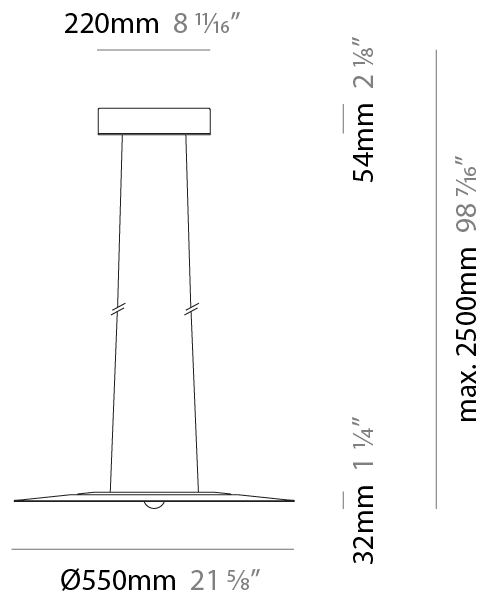

PROJECT	
TYPE	
SPECIFIER	
QUANTITY	
DATE	

PASSEPARTOUT SUSPENSION

D31022-

base number   Finish
Options

1. To build a product code in our configurator select the specify button on the base model # product page
2. To build a manual product code on this datasheet choose from the options listed below in blue font and add the suffix to the base model #

GENERAL

Series: Passepartout
Brand: Cini & Nils
Division: Design
Mounting Type: Suspension
Mounting Location: Ceiling
Subcategory: Pendant

PHYSICAL

Shape: Round
Diameter (mm): 550
Diameter (in): 21 ⁵/₈
Height (mm): 32
Height (in): 1 ¹/₄
Max. Overall Height (mm): 2500
Max. Overall Height (in): 98 ⁷/₁₆
Light Distribution: Direct / Indirect
Weight (kg): 6.3
Weight (lbs): 5.07
Fixture Finish: MWH / MBK / PCH / PGO / MSI / MGD
Fixture Material: Aluminum

ELECTRICAL

Lamp Type: LED
Input Wattage (W): 29
Total Output Wattage (W): 12.6 (Dir) / 14.9 (Ind)
Dimming: Tri-Mode (Non-Dimming and Phase Dimming (120Vac only) and 0-10V Dimming)
Driver Included: Yes
Driver Location: Integrated
Driver Type: Constant Current - Universal
Driver Class: Class 1
Input Voltage (V): 120 - 277
Constant Current (MA): 350

LED

Number of LEDs: 2
Color Temperature (°K): 2800
Nominal Lumen (lm): 2800
CRI: >90 CRI
Lamp Life (hrs): 50000

OPTICAL

RATINGS AND CERTIFICATIONS

Certified By: Certified for North American Standards
IP rating: IP20